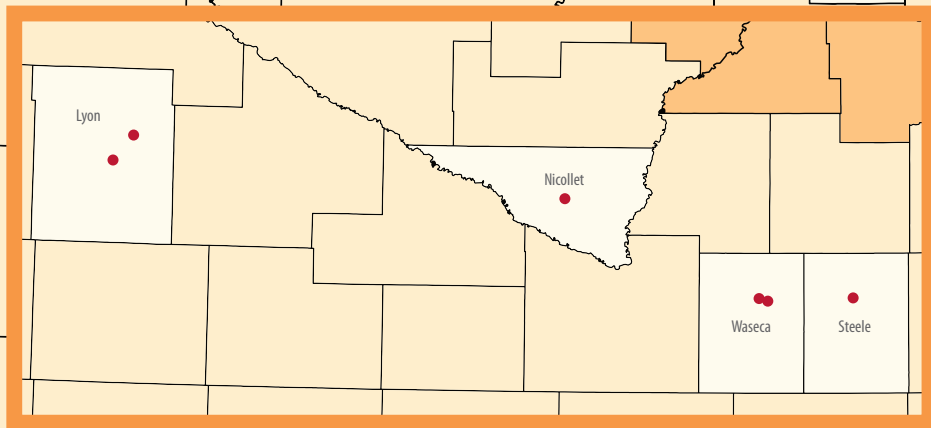

POWER by the HOUR

See other side for list of schools >>>

allina.com/community

Service Area Map

2005-2006

Morris Bye Elem./Coon Rapids

2006-2007

Evergreen Elem./Brooklyn Center
Mississippi Elem./Coon Rapids
Morris Bye Elem./Coon Rapids
Oxbow Creek/Champlin

2007-2008

Andover Elem./Andover
Evergreen Elem./Brooklyn Center
Franklin Elem./Anoka
Jefferson Elem./Blaine
Mississippi Elem./Coon Rapids
Monroe Elem./Brooklyn Park
Oxbow Creek/Champlin
Ramsay Elem./Ramsay
Riverview Elem./Brooklyn Park
Sorteberg/Coon Rapids

2008-2009

Adams Elem./Coon Rapids
Al Amal Islamic School/Fridley
Alice Smith Elem./Hopkins
Andersen Open Elem./Minneapolis
Crooked Lake Elem./Andover
Eisenhower Elem./Andover
Eisenhower Elem./Hopkins
Falcon Heights Elem./Falcon Heights
Fremont Clinic/Minneapolis
Gatewood Elem./Minnetonka
Glen Lake Elem./Minnetonka
Guardian Angels School/Chaska
Hilltop Primary School/Mound
Hoover Elem./Coon Rapids
Jefferson Elem./Minneapolis
John A. Johnson Elem./St. Paul
Jordan Elem./Jordan
L.H. Tanglen Elem./Minnetonka
Lincoln Elem./Anoka
L.O. Jacob Elem./Coon Rapids
McKinley Elem./Ham Lake
Meadowbrook Elem./Golden Valley
Prior Lake Kids' Company/Prior Lake
Red Oak Elem./Shakopee
Stevenson Elem./Fridley
University Ave. Elem./Blaine
Watertown/Mayer School Dist./Watertown
West 7th Community Center/St. Paul