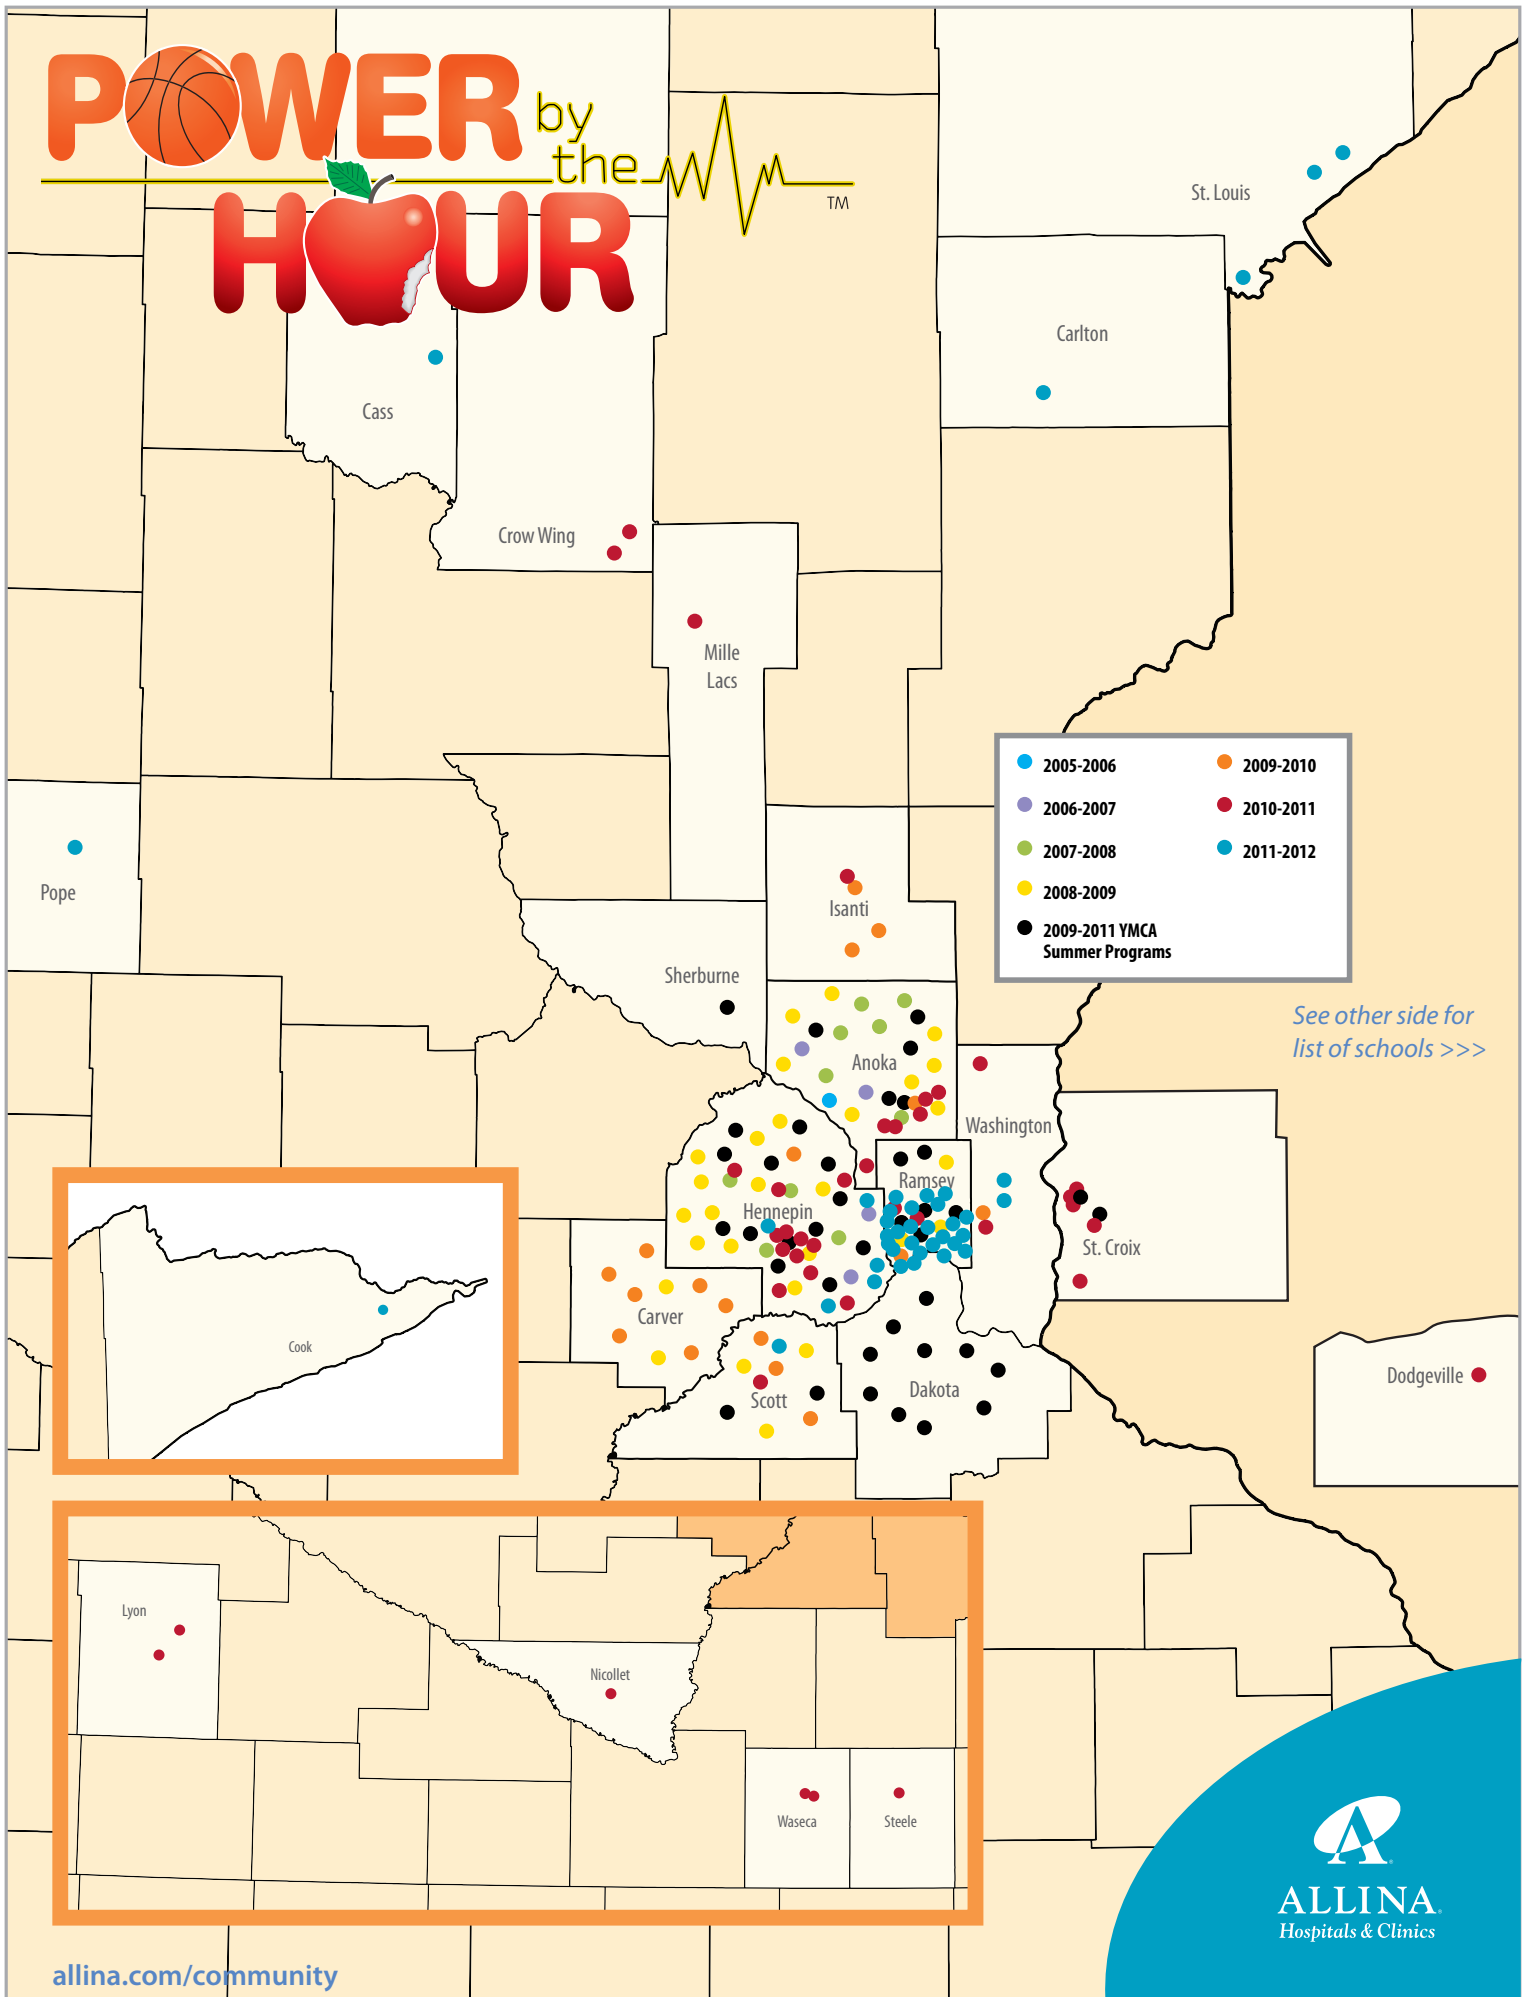

POWER by the HOUR

See other side for list of schools >>>

allina.com/community

Service Area Map

2005-2006

Morris Bye Elem./Coon Rapids

2006-2007

Evergreen Elem./Brooklyn Center
Mississippi Elem./Coon Rapids
Morris Bye Elem./Coon Rapids
Oxbow Creek/Champlin

2007-2008

Andover Elem./Andover
Evergreen Elem./Brooklyn Center
Franklin Elem./Anoka
Jefferson Elem./Blaine
Mississippi Elem./Coon Rapids
Monroe Elem./Brooklyn Park
Oxbow Creek/Champlin
Ramsay Elem./Ramsay
Riverview Elem./Brooklyn Park
Sorteberg/Coon Rapids

2008-2009

Adams Elem./Coon Rapids
Al Amal Islamic School/Fridley
Alice Smith Elem./Hopkins
Andersen Open Elem./Minneapolis
Crooked Lake Elem./Andover
Eisenhower Elem./Andover
Eisenhower Elem./Hopkins
Falcon Heights Elem./Falcon Heights
Fremont Clinic/Minneapolis
Gatewood Elem./Minnetonka
Glen Lake Elem./Minnetonka
Guardian Angels School/Chaska
Hilltop Primary School/Mound
Hoover Elem./Coon Rapids
Jefferson Elem./Minneapolis
John A. Johnson Elem./St. Paul
Jordan Elem./Jordan
L.H. Tanglen Elem./Minnetonka
Lincoln Elem./Anoka
L.O. Jacob Elem./Coon Rapids
McKinley Elem./Ham Lake
Meadowbrook Elem./Golden Valley
Prior Lake Kids' Company/Prior Lake
Red Oak Elem./Shakopee
Stevenson Elem./Fridley
University Ave. Elem./Blaine
Watertown/Mayer School Dist./Watertown
West 7th Community Center/St. Paul

2009-2011 YMCA Summer Programs

2009-2010

Braham Area Elem./Braham
Cambridge Intrmd. School/Cambridge
Eagle Creek Elem./Shakopee
ISD 112 (Chaska, Chanhassen, Victoria, Carver)
Lino Lakes Elem./Lino Lakes
Sun Path Elem./Shakopee
Transfiguration Cath. School/Oakdale
West 7th Comm. Center/St. Paul