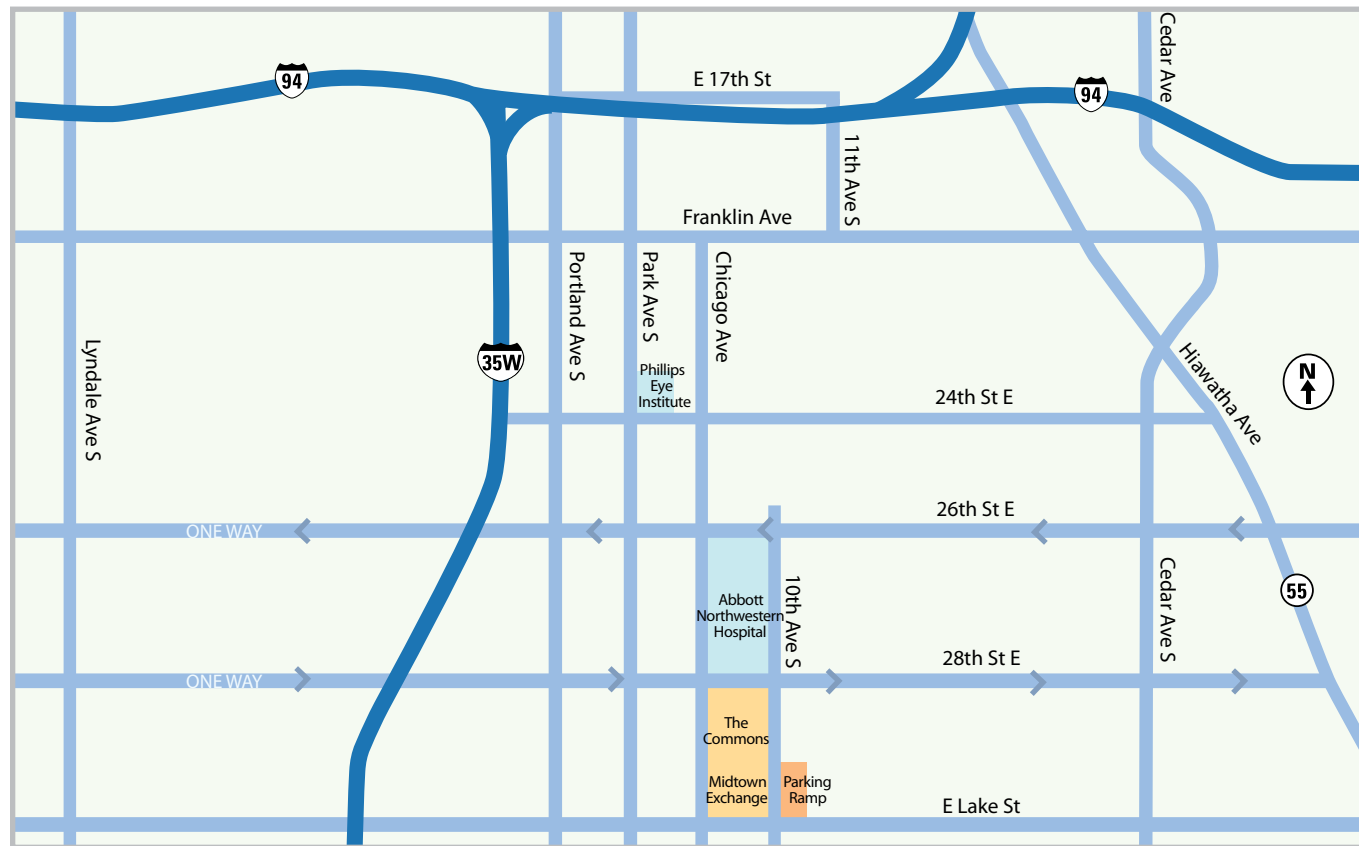

Getting to The Commons

The Commons at Midtown Exchange

2925 Chicago Ave.

Minneapolis, MN 55407

Ph: 612-262-5000

From the North

Recommended from 35W:

- Take the I-94 W exit 17B – go 0.5 mi
- Take the I-94 W ramp – go 0.1 mi
- Keep right onto the 11th Ave S ramp – go 0.2 mi
- Continue on E 17th St – go 0.5 mi
- Turn left at Portland Ave S – go 1.2 mi
- Turn left at E Lake St – go 0.3 mi
- Turn left at 10th Ave S – Parking ramp on right

From the East

Recommended from I-94:

- Take Cedar Ave S exit 234C – go 0.2 mi
- Turn left at Cedar Ave S – go 0.1 mi
- Turn left at Minnehaha Ave – go 0.2 mi
- Turn right at Cedar Ave S – go 1.1 mi
- Turn right at E Lake St – go 0.7 mi
- Turn right at 10th Ave S – Parking ramp on right

From the South

Recommended from 35W:

- Take the 31st St exit 15 to Lake St – go 0.2 mi
- Continue on 2nd Ave S – go 0.1 mi
- Cross Lake St to 28th St (one way) – turn right at 28th St – go 0.6 mi
- Turn right at 10th Ave S – Parking ramp on left

From the West

Recommended from I-94/394:

- Turn right onto the I-94 E entry ramp – go East 3.0 mi
- Take MN-55 exit 234A – go 0.3 mi
- Continue on Hiawatha Ave – go 0.2 mi
- Take Cedar Ave ramp – go 0.2 mi
- Turn right at Cedar Ave S – go 0.8 mi
- Turn right at E Lake St – go 0.7 mi
- Turn right at 10th Ave S – Parking ramp on right